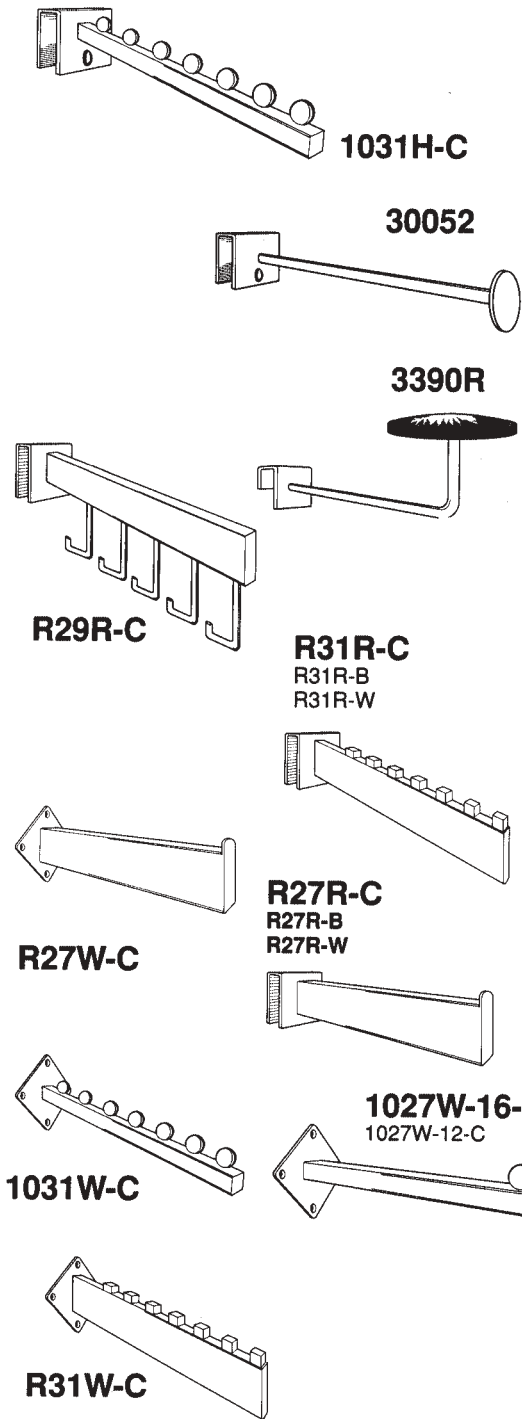

RECTANGULAR BAR HANGRAIL FACEOUTS & WALL MOUNT FACEOUTS

Stock Number	Description	Stan. Pack	Price
30052	Lingerie faceouts fits 1/2" x 1-1/2" rectangular tube, 1/2" diameter. Chrome finish.	25	3.95
3390R	Millinery displayer for 1/2" x 1-1/2" rectangular tubing. Chrome finish, foam covering included.	25	5.95
R31R-C	Slanted seven cube rectangular faceout for rectangular hangrail. 14" arm. Chrome finish.	25	5.95
R31R-B	Slanted seven cube rectangular faceout for rectangular hangrail. 14" arm. Black finish.	25	5.95
R31R-W	Slanted seven cube rectangular faceout for rectangular hangrail. 14" arm. White finish.	25	5.95
R29R-C	Slanted 5 hook rectangular faceout for rectangular tube hangrail. Chrome finish. 15" arm.	25	5.95
R27R-C	Straight rectangular tube faceout for rectangular tube hangrail. 12" arm. Chrome finish.	25	5.95
R27R-B	Straight rectangular tube faceout for rectangular tube hangrail. 12" arm. Black finish.	25	5.95
R27R-W	Straight rectangular tube faceout for rectangular tube hangrail. 12" arm. White finish.	25	5.95
R27W-C	Straight rectangular tube faceout for wall mount. Chrome finish. 12" arm.	25	5.95
1031W-C	Slanted 7 ball faceout with wall mount bracket. Chrome finish.	25	3.95
1027W-16-C	Straight single ball faceout with wall mount bracket. Chrome finish. 16" arm.	25	3.95
1027W-12-C	Straight single ball faceout with wall mount bracket. Chrome finish. 12" arm.	25	3.95
R31W-C	Slanted seven cube rectangular tube faceout with wall mount bracket.	25	5.95