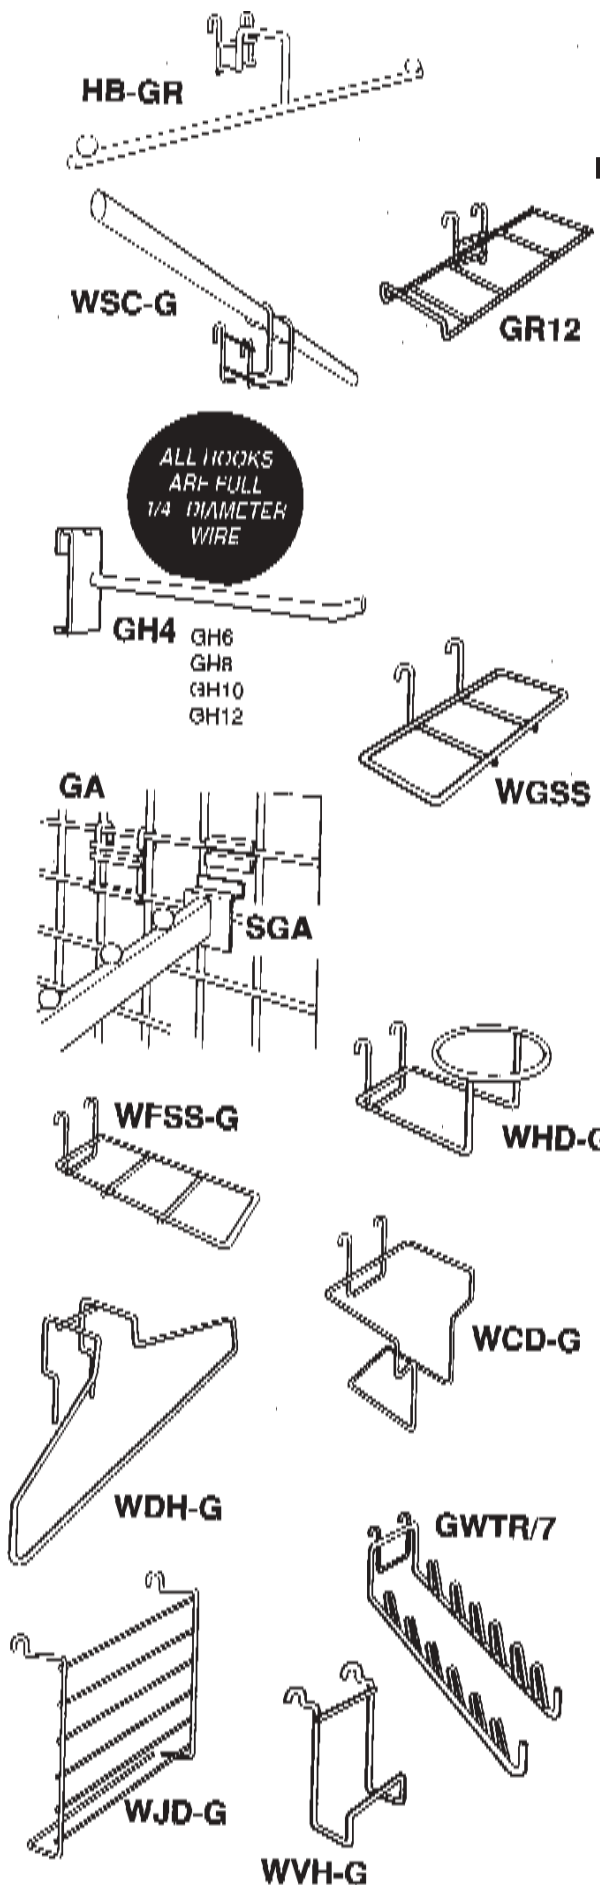

GRID HARDWARE, BASKETS AND SHELVES

Stock Number	Description	Stan. Pack	Price
HB-GR	Straight jewelry bar (24" long) for grid. Chrome finish.	24	6.00
GH1	1" grid hook. Chrome, white, or black.	100	.50
GH4	4" grid hook. Chrome, white, or black.	100	.55
GH6	6" grid hook. Chrome, white, or black.	100	.60
GH8	8" grid hook. Chrome, white, or black.	100	.65
GH10	10" grid hook. Chrome, white, or black.	100	.70
GH12	12" grid hook. Chrome, white, or black.	100	.75
GH-P	Grid picture hook.	100	.45
GA	1/4" wire adapter mounts slatwall hardware to grid. Chrome finish.	100	1.40
SGA	Slip-on adapter mounts slatwall hardware to grid. Chrome finish.	100	1.20
WSC-G	Wire and wood dowel scarecrow. White finish. Wood dowel measures 15/16" diameter x 36" long.	12	5.00
WGSS	Straight forward wire shoe shelf for grid. White finish. Measures 4"W x 7"L. Chrome, black or white.	25	2.00
GR12L	Slant wire shoe shelf for grid. Chrome finish. Measures 4"W x 10"L. Left.	20	2.75
GR12R	Slant wire shoe shelf for grid. Chrome finish. Measures 4"W x 10"L. Right.	20	2.75
WGSS	Wire shoe shelf for grid. Chrome finish. Measures 4"W x 10"L	60	2.00
WDH-G	Wire hanger form for grid measures 16" wide. White finish.	25	4.00
WHD-G	Hat or ball displayer for grid. White and chrome finish.	25	3.50
GWTR/7	Racquet holder for grid. Holds 7 racquets. Chrome, black, or white finish	10	9.00
WJD-G	24" chrome jewelry displayer for grid.	25	3.00
WCD-G	Compact disc holder/displayer for grid.	25	3.50
WVH-G	Video / displayer for grid. Holds both long and short boxes. White finish.	25	2.00