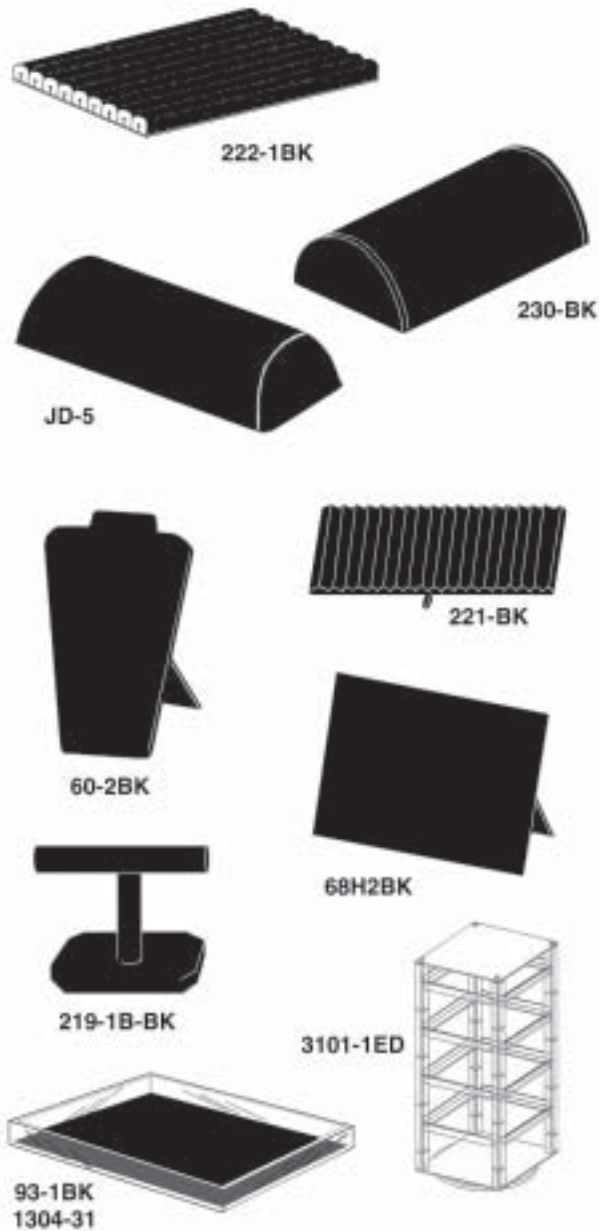

JEWELRY DISPLAY

Stock Number	Description	Stan. Pack	Price
222-1BK	Black velvet jewelry ring display	1	8.00
JD-2	Black velvet lightweight jewelry wedge	6	8.00
230-BK	8 1/2" Black velvet bracelet bar	6	9.25
JD-4	12 1/4" Black velvet bracelet bar	6	9.25
JD-5	6 3/4" Black velvet bracelet bar	6	6.00
221-BK	Black velvet bracelet display	1	7.50
68-H2BK	Black velvet necklace stand with double easels and 15 petite brass hooks	6	6.00
219-1B-BK	Black velvet lightweight 5 tier display	6	25.00
93-1BK	Acrylic tray w/ black velvet pad (sold separately)	1	13.00
1304-31	Black velvet pad for acrylic tray	1	4.00
113	Black velvet bracelet stand	6	15.00
3101-2ED	Countertop revolving earring display	5	40.00

All prices subject to change without notice. 10% discount available on standard pack size where standard pack quantity is larger than one. Many items shown also available used. Many other items available as special order.

Many other jewelry displays available by special order