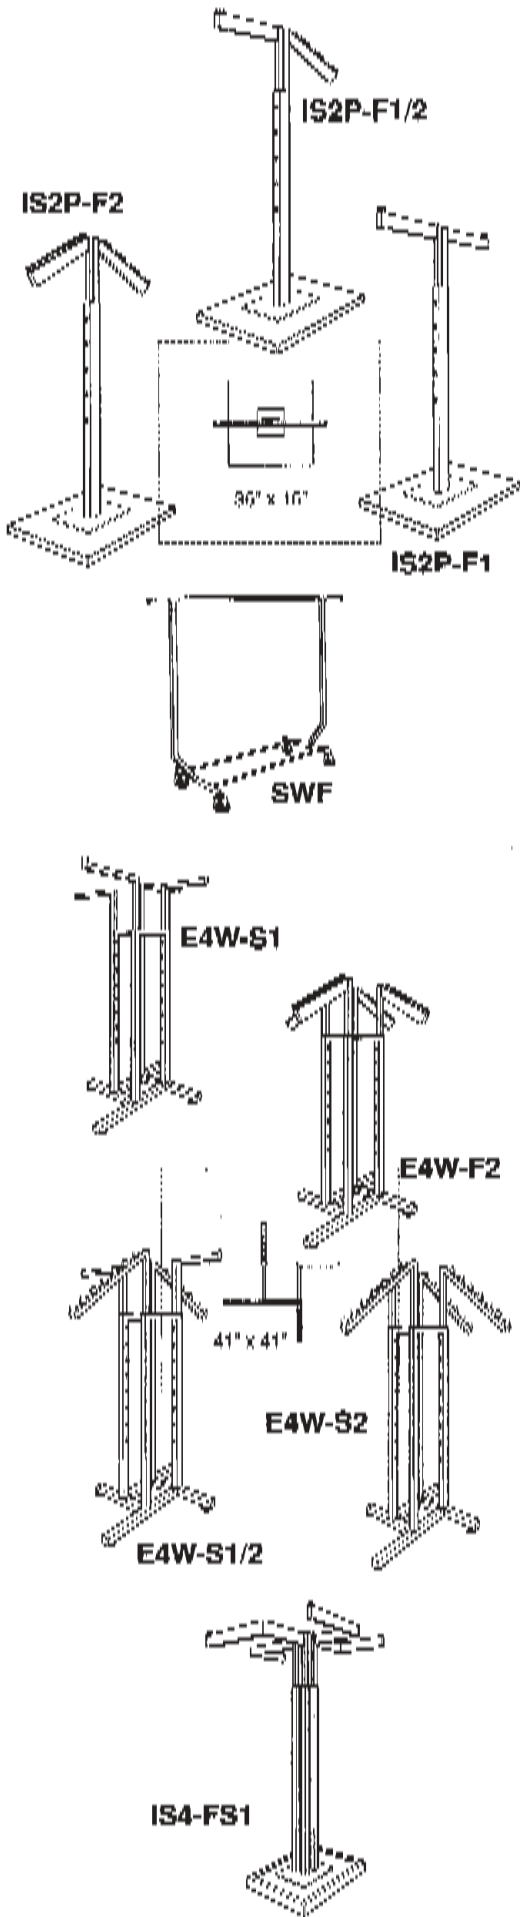

TWO WAY, FOUR WAY & MULTI RACKS

Stock Number	Description	Stan. Pack	Price
IS2P-F1	Two-way customer with straight rectangular tube arms. Chrome finish.	1 Used 30.00	99.00
IS2P-F1/2	Two-way customer with 1 straight rectangular arm and 1 slant rectangular tube arm. Chrome finish.	1 Used 30.00	99.00
IS2P-F2	Two-way customer with straight rectangular tube arms. Chrome finish	1 Used 30.00	99.00
SWF	Folding wheel-about rack. Hangrail adjusts in height from 48" to 78".	1	90.00
E4W-F1	Four-way customer with straight rectangular tube arms. Chrome finish.	1 Used 40.00	85.00
E4W-F1/2	Four-way customer with 2 straight rectangular tube arms and 2 slant rectangular tube arms. Chrome finish.	1 Used 40.00	85.00
E4W-F2	Four-way customer with slant rectangular tube arms. Chrome finish.	1 Used 40.00	85.00
E4W-S1	Four-way customer with straight arms. Chrome finish.	1 Used 40.00	79.00
E4W-S1/2	Four-way customer with 2 straight arms and 2 slant arms. Chrome finish.	1 Used 40.00	85.00
E4W-S2	Four-way customer with slant arms. Chrome finish.	1 Used 40.00	85.00
IS6-FS2F1	Six-way customer with 2 straight rectangular tube arms & 4 right angle slant rectangular tube arms. Chrome finish.	1 Used 50.00	159.00

All racks shown are finished in chrome & uprights adjust from 48" to 72" Bolt together construction.

All prices subject to change without notice. 10% discount available on standard pack size where standard pack quantity is larger than one. Many items shown also available used. Many other items available as special order.