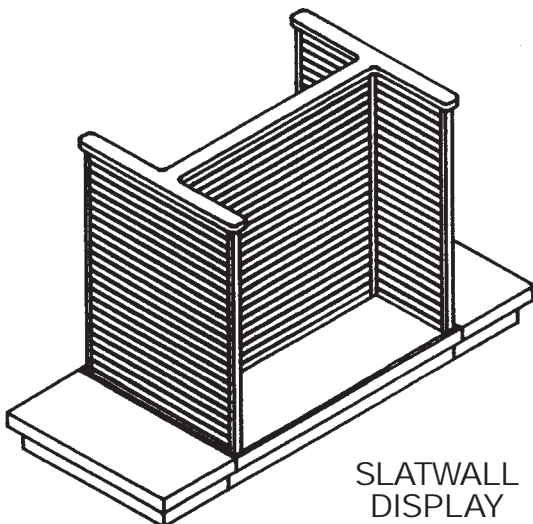

Stock Number	Description	Stan. Pack	Price
1301-1	12" deep rectangular hangrail. Chrome finish, slatwall mount.	10	13.50
SW12B	12" blade bracket with 1-1/4" round hangrail fitting. Slatwall mounting plate. Chrome, white, or black.	48	5.00
SWH1	1" slatwall hook. Chrome, white, or black.	100	.50 ea.
SWH4	4" slatwall hook. Chrome, white, or black..	100	.55 ea.
SWH6	6" slatwall hook. Chrome, white, or black.	100	.60 ea.
SWH8	8" slatwall hook. Chrome, white, or black.	100	.65 ea.
SWH10	10" slatwall hook. Chrome, white, or black.	100	.70 ea.
SWH12	12" slatwall hook. Chrome, white, or black.	100	.75 ea.
ST	Safety Tip		.10ea
SWH-P	Utility hook for slatwall. Chrome or white finish.	100	.45 ea.
HBSW	Chrome western hat displayer.	48	4.50
BCD-SW	Cap merchandiser for slatwall. Holds up to 12 caps. Black or white finish.	12	4.50
WBS612-B	Wire basket for slatwall, black finish.	24	12.75
WBS612-W	Wire basket for slatwall, white finish. Measures 12"W x 6"D x 6" H.	24	12.75
WBS612-C	Wire basket for slatwall, chrome finish. Measures 12"W x 6"D x 6" H.	24	12.75
WBS812-W	Wire basket for slatwall, white finish. Measures 12"W x 12"D x 8" H.	6	15.00
WBS812-C	Wire basket for slatwall, chrome finish. Measures 12"W x 12"D x 8" H.	6	15.00
WBS812-B	Wire basket for slatwall, black finish. Measures 12"W x 12"D x 8" H.	6	15.00
WB4812-SW	Wire slant front basket for slatwall. Measures 12"W x 12"D x 8"H. White finish.	6	12.75
V15	Slatwall pvc accent strips. Roll will complete 1 slatwall panel. Grey or white.		15.00 ea.
SW1-PVC	Slatwall supports, pvc.		59.00/board installed
SW1-AL	Slatwall supports, milled aluminum.		79.00/board installed
FD-0080	Slatwall display, 2' x 6' on 6" base in white or grey laminate (also made to order).		395.00