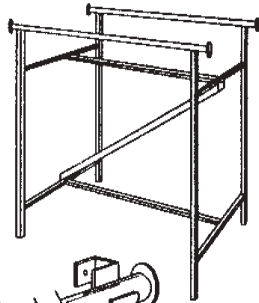

BASIC FRAMES, SPIRAL, ROUND & MILLINERY MERCHANDISERS

SQD-Z