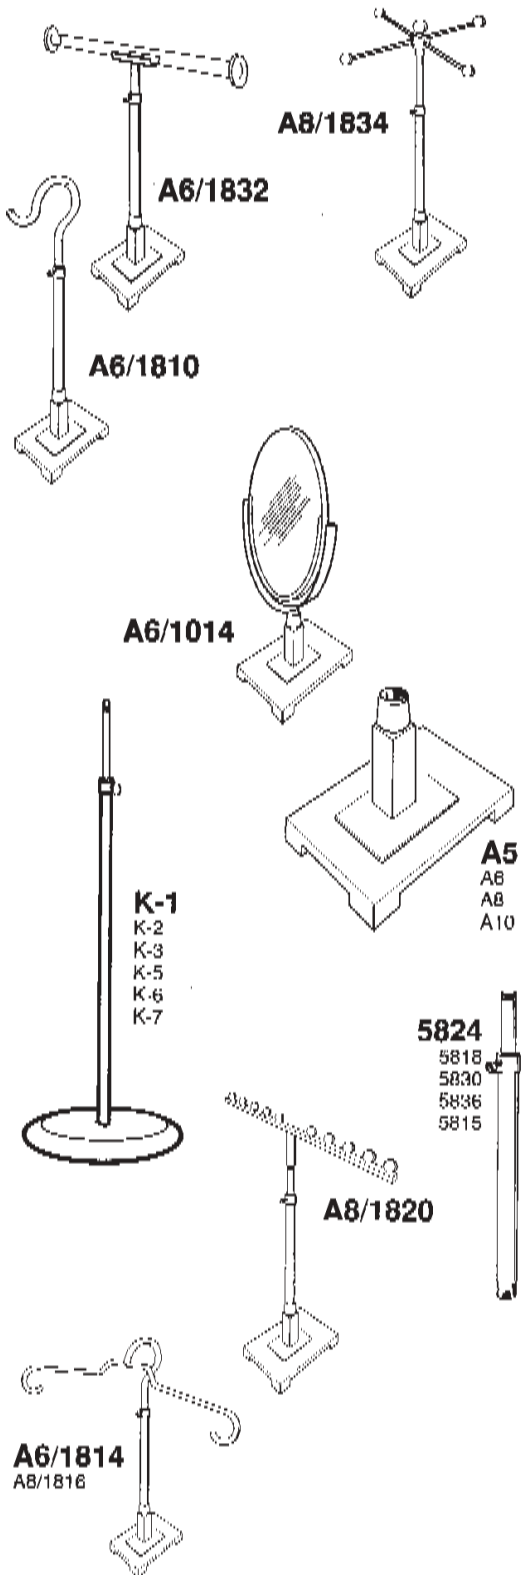

COUNTERTOP DISPLAYS & SPINNER RACKS

Stock Number	Description	Stan. Pack	Price
A6/1832	Necklace and bracelet stand. 15" acrylic rod, height adjusts 18" - 36".	6	37.50
1832	Acrylic rod and upright only.	6	21.50
A8/1834	Revolving four prong displayer. Each prong measures 8". Height adjusts from 18" - 36".	6	37.50
1834	Revolving four prong displayer top only.	6	19.60
A6/1810	Hook stand. Height adjusts from 18" - 36". Solid 6" metal base.	6	25.00
A6/1014	Double sided, oval glass mirror (10" x 14"). Revolves and tilts on a heavy 6" base.	6	45.00
A5	5" parsons-style base. Solid metal with chrome finish with 3/8" diameter extension. (Select from 9" - 18", 15" - 30", or 18 - 36" extensions.)	6	6.00
A6	6" parsons-style base. Solid metal with chrome finish with 5/8" diameter extension (24" - 48").	6	17.00
A8	8" parsons-style base. Solid metal with chrome finish with 5/8" diameter extension (18" - 36").	6	21.00
A10	10" parsons-style base. Solid metal with chrome finish with 5/8" diameter threaded upright. Base only.	6	28.00
CPH-OF	Acrylic cell phone display (5 1/2" x 3").		3.95
K1	5" round base with 9" - 18" extension. Solid metal with chrome finish.	6	10.00
K2	Same as above but with 12" - 24" extension.	12	10.00
K3	Same as above but with 18" - 36" extension.	12	10.00
K5	8" round base with 36" - 72" extension. Solid metal with chrome finish.	6	22.00
K6	8" round base with 30" extension. Solid metal with chrome finish.	6	18.00
K7	10" round base with 36" extension. Solid metal with chrome finish.	6	28.00
5824	Extension (24" - 48") 5/8" diameter only.	6	6.20
5818	Same as above but expands from 18" - 36".	12	7.00
A8/1820	Slant waterfall counter stand. Ten ball stops. 8" solid metal base.	6	28.00
1820CS	Slant top and upright only.	6	8.00
A6/1814	Curved neck blouse displayer. 16" hanger, adjustable height, adjustable waist cincher. Comes with 6" base.	6	35.00
1814	Gooseneck and upright only.	6	17.00
A8/1816	Same as A6/1814 but with 8" base.	6	35.00

All
in
chrome
finish.