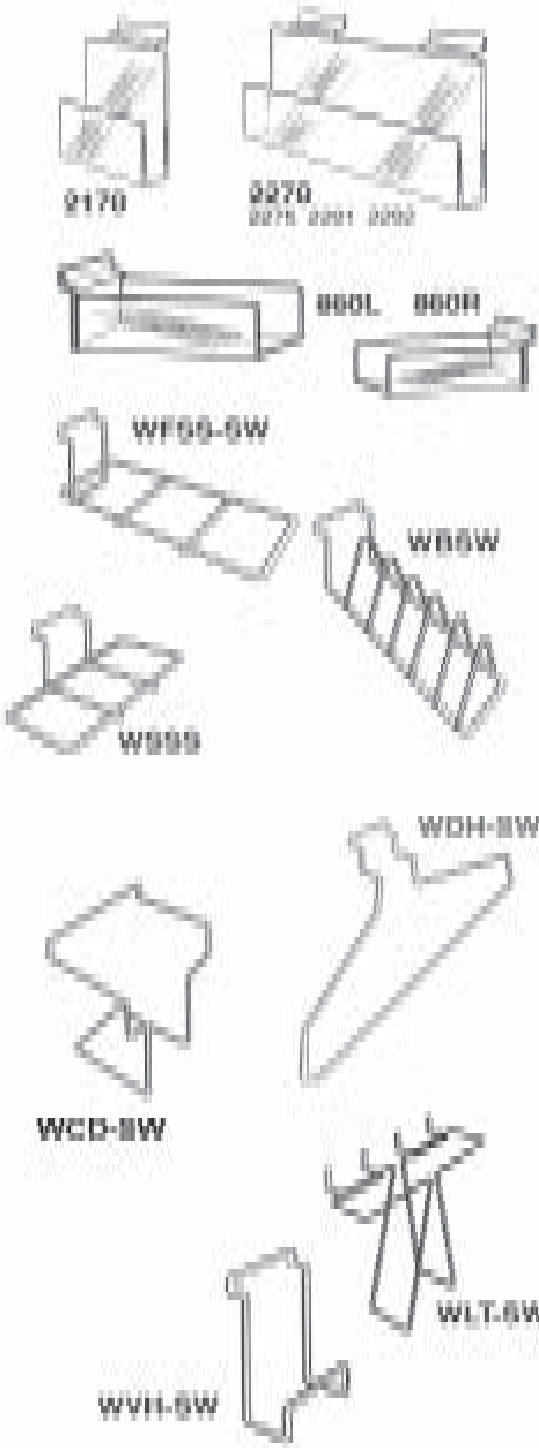

ACRYLIC AND WIRE SLATWALL HARDWARE

Stock Number	Description	Stan. Pack	Price

2170	Acrylic single book or video cassette holder. Slatwall mount.	12	8.00
860R	Acrylic video cassette holder, angled right.	80	2.00
860L	Acrylic video cassette holder, angled left	80	2.00
2270	Acrylic 12" video cassette tray. Slatwall mount.	36	5.00
2275	Acrylic 24" video cassette tray. Slatwall mount.	24	7.00
2291	Acrylic 36" video cassette tray. Slatwall mount.	12	12.75
2292	Acrylic 48" video cassette tray. Slatwall mount.	12	17.00
WFSS-SW	Straight forward wire shoe shelf for slatwall. White finish, measures 4"W x 10"L.	60	2.00
WSSS	Wire shoe shelf for slatwall. chrome finish, measures 4"W x 10"L.	60	2.00
WBSW	Wire clutch bag displayer for slatwall. Chrome finish, measures 4"W x 13"L.	48	6.75
WDH-SW	Wire hanger form for slatwall. Measures 16" wide. White or chrome finish.	25	4.00
2476	Acrylic hanger for slatwall	40	10.00
WCD-SW	Compact disc holder / displayer for slatwall. Holds both long and short boxes. White finish.	12	3.50
WVH-SW	Video / displayer for slatwall. Holds 1 VHS sized box. White or chrome finish.	12	2.00
WLT-SW	Wire literature holders for slatwall. White or chrome finish.	12	2.00/pr.