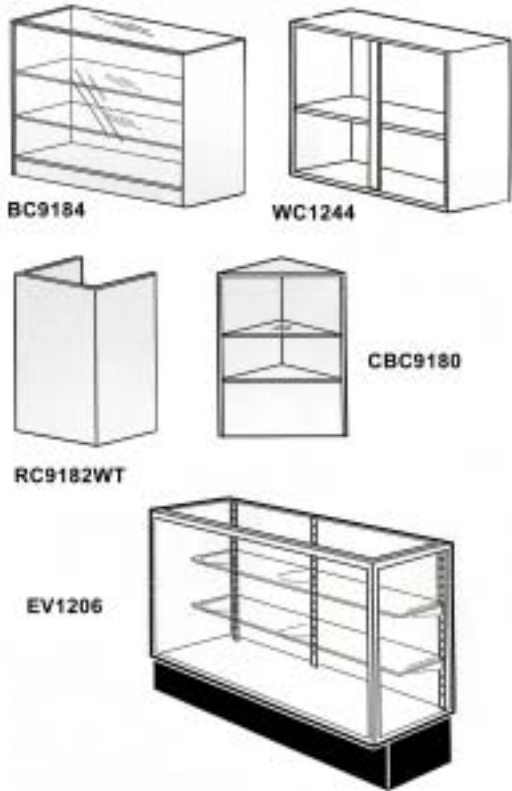

CASES & COUNTERS

Stock Number	Description	Price
EV1206	Extra vision glass display case. 70"L x 20"D x 38"H. Mirrored doors, florescent lights, and two adjustable shelves.	675.00
EV1205	Same as above but 60"L.	655.00
EV1204	Same as above but 48" L.	635.00
WC1246	Wrap counter with high pressure laminated top, woodgrain front and sides, adjustable bag bins and shelf. 70"L x 24"D x 34"H.	425.00
WC1245	Same as above but 60"L.	365.00
WC1244	Same as above but 48"L.	345.00
	9000 Series Available in Grey, Black, & White	
BC9186	Full vision glass display 70"L x 18"D x 38"H with grey face and adjustable shelves.	389.00
BC9185	Same as above but 60" L.	349.00
BC9184	Same as above but 48" L.	315.00
WC9186	Wrap counter w/grey frame and adjustable storage shelves. 70"L x 18"D x 38"H.	309.00
WC9185	Same as above but 60" L.	289.00
WC9184	Same as above but 48" L.	279.00
RC9182FT	Flat top register stand. 24"L x 18"D x 34"H.	195.00
RC9182WT	Well top register stand. 24"L x 18"D x 34"H.	195.00
CF9180	Corner filler.	169.00
CSBC9180	Corner filler with glass shelves.	179.00

Maple or cherry
finish available for
an upcharge