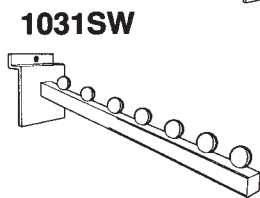

R27SW

1031SW