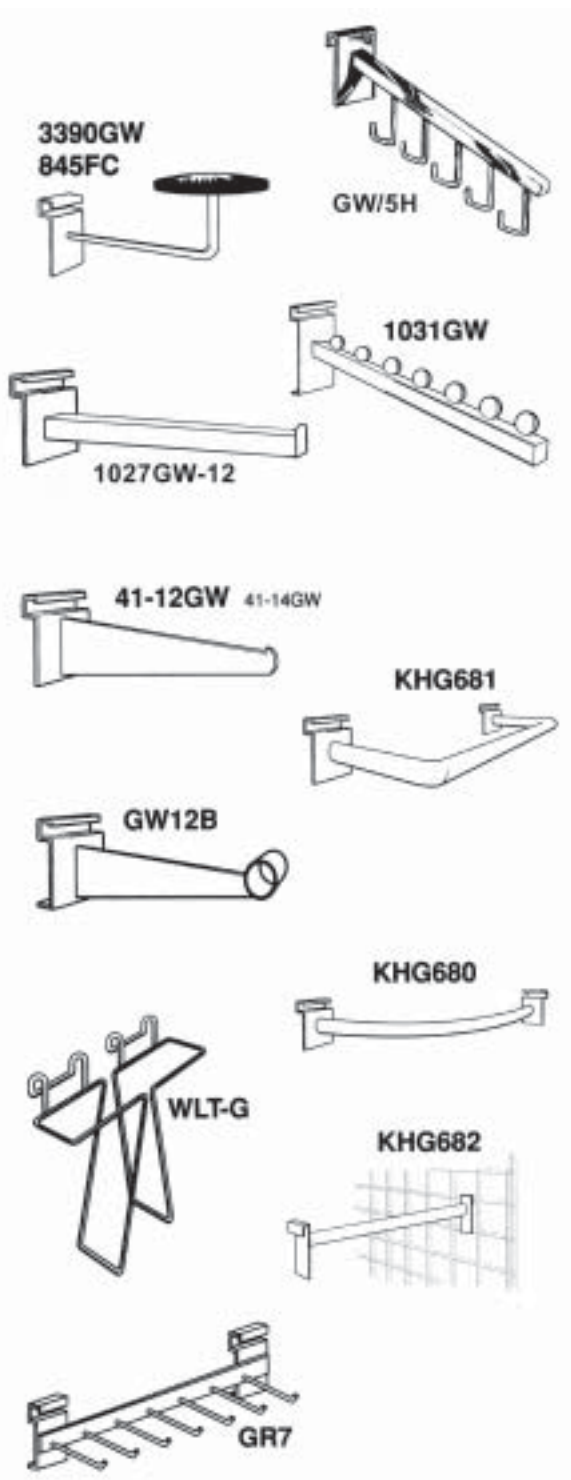

GRID HARDWARE

Stock Number	Description	Stan. Pack	Price
1027GW-12	Square straightout for grid. Chrome, black, or white finish. 12" arm.	25	2.50
1031GW	Slanted square waterfall with 7 ball stops. Chrome, black, or white finish. 16-3/4" arm.	25	3.95
3390GW	Cushioned millinery displayer for grid. Chrome finish. 6" arm.	25	3.60
845FC	Foam cushion for 3390GW displayer.	144	.50
41-12GW	12" shelf bracket for grid. Available in black, white, or chrome finish.	50	2.60
41-14GW	14" shelf bracket for grid. Available in black, white, or chrome finish.	25	2.95
WLT-G	Wire grid literature holder. White or chrome finish.	24	2.00
KHG680	Quarter round chrome hangrail for grid.	10	11.00 ea.
KHG681	"U" shaped chrome hangrail for grid.	10	13.00
KHG682	Straight chrome hangrail for grid.	10	7.00
GR7	Belt / tie attachment for grid. 24" long. Seven 4" hooks. Available in chrome.	24	10.00
GW12B	Chrome hangrail bracket for grid measures 12" long. Holds 1-1/4" diameter hangrail.	12	7.00
GW5H	5 hook waterfall	24	3.95