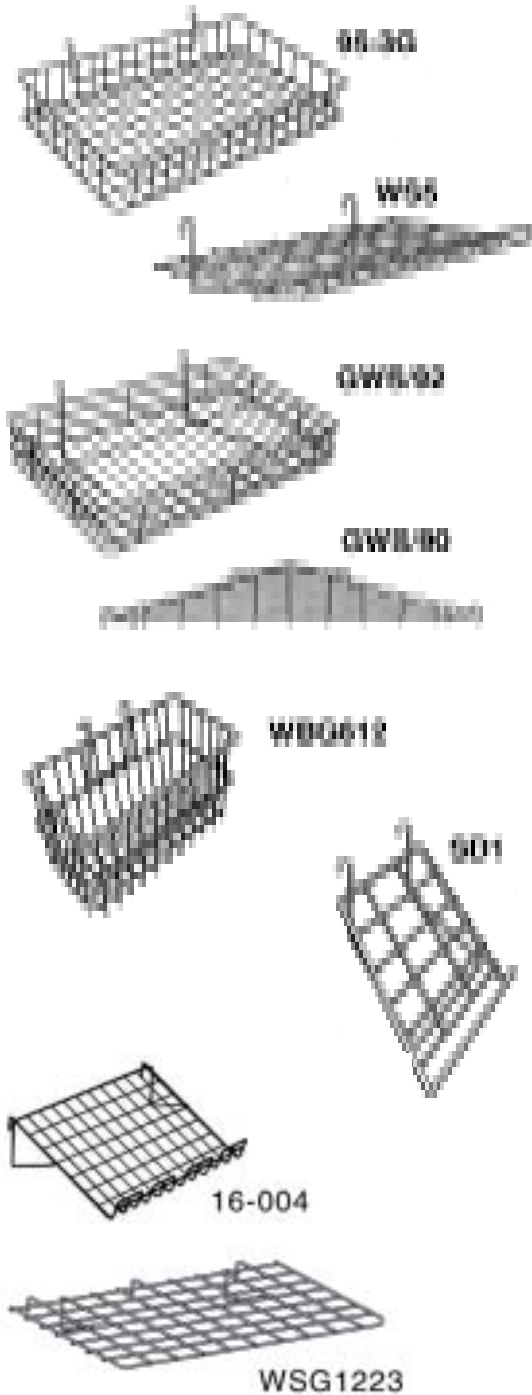

CG3

GW26
GW27
GW28

GW3TB

LBASE

GRID HARDWARE AND BASKETS

Stock Number	Description	Stan. Pack	Price
95-3G	Wire basket for grid. Chrome, black, or white finish. 24"W x 12"D x 4" H.	6	13.50
GWS/92	Wire basket for grid. Measure 24"W x 17"D x 4"H. Chrome, black, or white finish.	6	21.00
WBG612-W	Wire basket for grid, white finish. 12"W x 6"D x 6"H.	24	12.75
WBG612-C	Wire basket for grid, chrome finish. 12"W x 6"D x 6"H.	24	12.75
SD1	Slanted wire shirt easel for grid. Chrome finish. 9"W x 15"L.	6	8.00
SGC-CS	24" x 16" flat grid shelf. Chrome, black, or white finish.	6	12.00
WSG1223	12x23 ^{3/4} wire grid shelf. Chrome, black, or white finish.		10.00
WS5	Flat wire shelf with front lip. Mounts to grid. 15"D x 24"W, with 2" front lip. Chrome, black, or white finish.	10	16.00
16-004	15" x 24" slanted wire shelf. Chrome, black, or white finish.	10	12.00
GWS/90	Triangular wire shelf for grid. Measures 24" x 24" x 34". Chrome, black, or white finish.	5	12.50