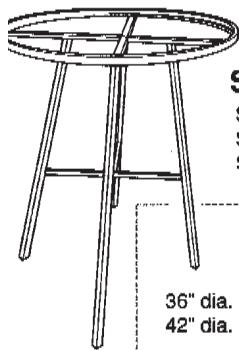

36" dia. or
42" dia.

SSDR-36NA

SSDR-42NA
SSDR-36R
SSDR-42R