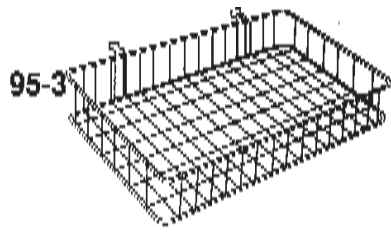

SLATWALL BASKETS & SHOE SHELVES

95-3