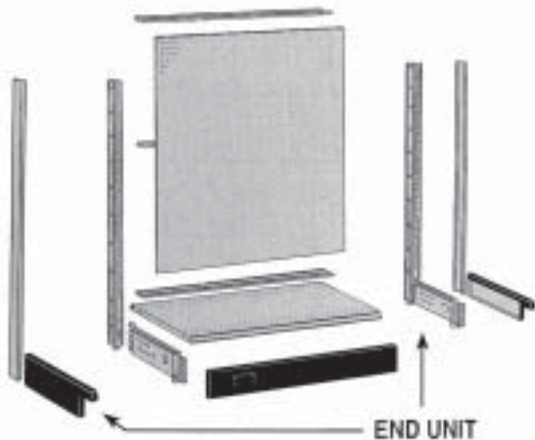

CASES & COUNTERS

Stock Number	Description	Price
EV1206	Extra vision glass display case. 70"L x 20"D x 38"H. Mirrored doors, florescent lights, and two adjustable shelves.	675.00
EV1205	Same as above but 60"L.	655.00
EV1204	Same as above but 48" L.	635.00
WC1246	Wrap counter with high pressure laminated top, woodgrain front and sides, adjustable bag bins and shelf. 70"L x 24"D x 34"H.	425.00
WC1245	Same as above but 60"L.	365.00
WC1244	Same as above but 48"L.	345.00
	9000 Series Available in Grey, Black, & White	
BC9186	Full vision glass display 70"L x 18"D x 38"H with grey face and adjustable shelves.	389.00
BC9185	Same as above but 60" L.	349.00
BC9184	Same as above but 48" L.	315.00
WC9186	Wrap counter w/grey frame and adjustable storage shelves. 70"L x 18"D x 38"H.	309.00
WC9185	Same as above but 60" L.	289.00
WC9184	Same as above but 48" L.	279.00
RC9182FT	Flat top register stand. 24"L x 18"D x 34"H.	195.00
RC9182WT	Well top register stand. 24"L x 18"D x 34"H.	195.00
CF9180	Corner filler.	169.00
CSBC9180	Corner filler with glass shelves.	179.00

Maple or cherry
finish available for
an upcharge

GONDOLA SHELVING

LOZIER GONDOLA

ISLAND SECTION

2-sided shelving section includes base decks and backs for both sides.

A shelving run consists of Island Sections combined with 1 End Unit (end uprite and trim for both ends).

WALL SECTION

Free-standing, single sided shelving section includes base deck and back for front side.

A shelving run consists of Wall Sections combined with 1 End Unit (end uprite and trim for both ends).