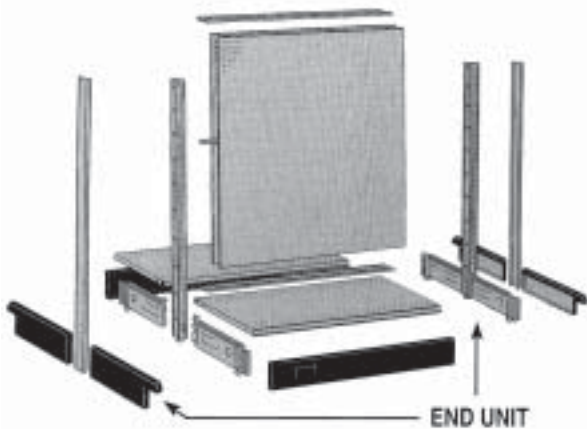

GONDOLA SHELVING

LOZIER GONDOLA

ISLAND SECTION

2-sided shelving section includes base decks and backs for both sides.

A shelving run consists of Island Sections combined with 1 End Unit (end uprite and trim for both ends).