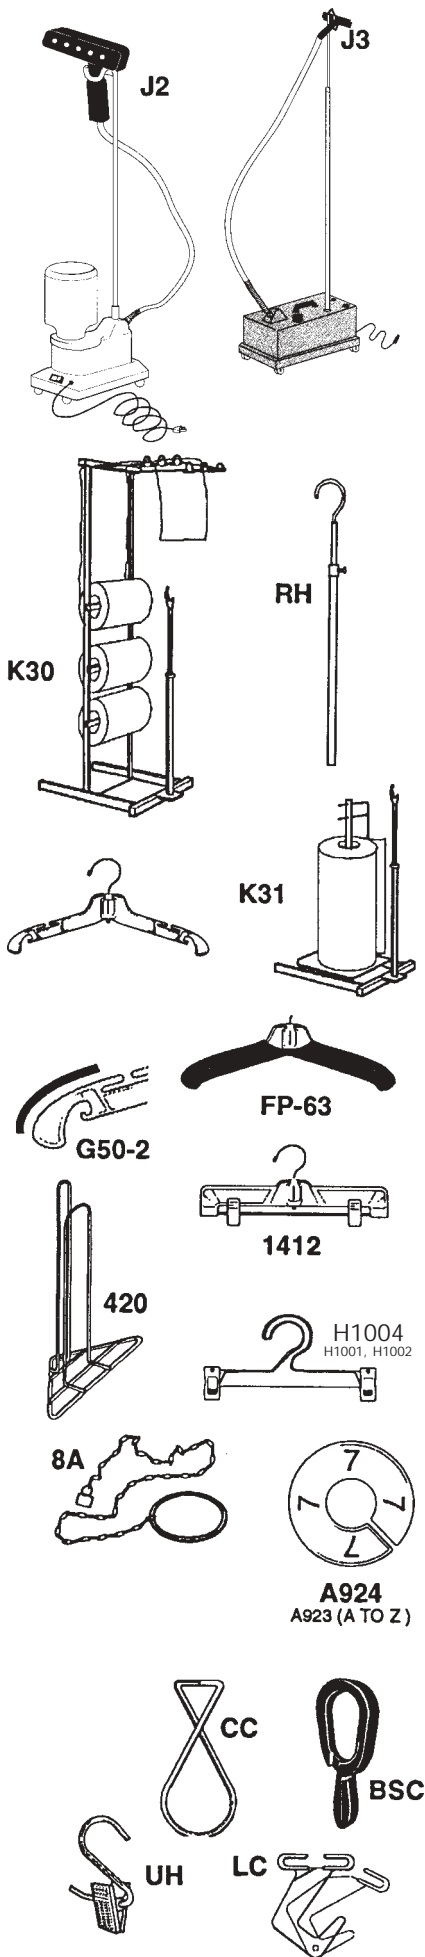

BAGGING JACKS, HANGERS & ACCESSORIES

Stock Number	Description	Stan. Pack	Price
J2	Jiffy steamer. 1 gallon external tank.	1	199.00
J3	Jiffy steamer. 1 gallon internal tank and dual thermostats.	1	299.00
RH	Retrieval hook. Adjusts from 34" - 64".	12	9.00
K30	Triple roll bagging stand.	1	99.00
K31	Single roll bagging stand with telescoping support pole.	1	69.00
2010	Children's dress hanger (clear).	100/bx	28.00
5010	Adult heavy dress hanger (clear) (instock).	100/bx	32.00
4570	Adult heavy dress hanger (black).	1000	38.00
G50-16	The Grabber (1600 per roll) foam friction strips.	12 rolls	24.00/roll
G50-2	The Grabber (200 per roll) foam friction strips.	10 rolls	3.95/roll
FP-63	Foam hanger cover.	100	8.00
420	Hanger stacker. Chrome plated, welded construction.	12	10.00
1412	Heavyweight slack hanger with swivel hook. Clear plastic.	100/bx	49.00
1423	Heavyweight slack hanger with swivel hook. Black.	100/bx	49.00
H1004	8" skirt and slack hanger. Available in white or black plastic.	200/bx	49.00
H1001	10" skirt and slack hanger. Available in white or black plastic.	200/bx	49.00
H1002	12 1/2" skirt and slack hanger. Available in white or black plastic.	200/bx	49.00
A923	A to Z divider set. White plastic with black printed letters.	3 sets	9.00/set
A924	Size dividers. White plastic with black printed numbers.	100	.40
8A	8" security ring with chain and lock.	50	2.75
BSC	1-1/2" black plastic scarf clip.	500	2.00/dz
CC	Strong wire ceiling clip for suspended ceiling "T" rails.	100	2.50/dz
UH	2" utility hook with strong metal clip. Ideal for boots, large packaged goods.	100	.70
LC	Lexan ceiling clip.		.70 ea.

All prices subject to change without notice. 10% discount available on standard pack size where standard pack quantity is larger than one. Many items shown also available used. Many other items available as special order.