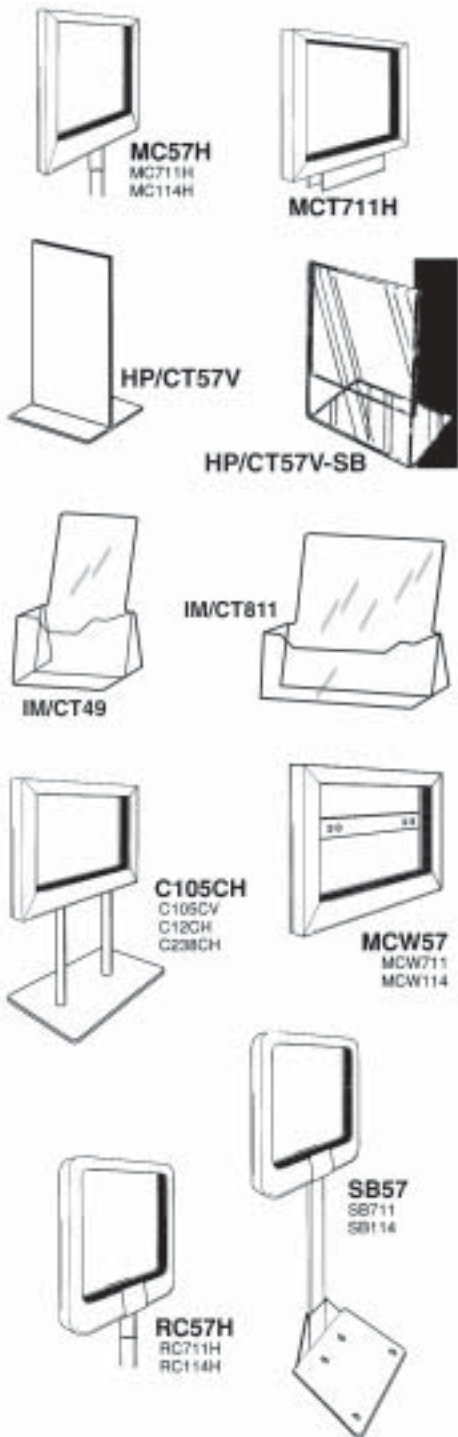

STEM MOUNTED SIGNS & FLOOR SIGNS

Stock Number	Description	Stan. Pack	Price
MC57H	5-1/2" x 7" top load sign holder with mitered corners. Horizontal only.	72	4.00
MC711H	Same as above but measures 7" x 11".	72	4.50
MC114H	Same as above but measures 11" x 14".	72	5.00
HP/CT57H	Top load horizontal, 5-1/2"H x 7"W.	24	3.00
HP/CT711H	Top load horizontal, 7"H x 11"W.	24	5.75
HP/CT811H	Top load horizontal, 8-1/2"H x 11"W.	24	7.00
HP/CT114H	Top load horizontal, 11"H x 14"W.	24	9.00
HP/CT57V	Top load vertical, 7"H x 5-1/2"W.	24	3.00
HP/CT711V	Top load vertical, 11"H x 7"W.	24	5.75
HP/CT811V	Top load vertical, 11"H x 8-1/2"W.	24	7.00
HP/CT114V	Top load vertical, 14"H x 11"W.	24	9.00
HP/CT57H-SB	Slant back horizontal, 5-1/2"H x 7"W.	24	2.25
HP/CT711H-SB	Slant back horizontal, 7"H x 11"W.	24	4.50
HP/CT811H-SB	Slant back horizontal, 8-1/2"H x 11"W.	24	5.25
HP/CT114H-SB	Slant back horizontal, 11"H x 14"W.	24	7.50
HP/CT57V-SB	Slant back vertical, 7"H x 5-1/2"W.	24	2.25
HP/CT117V-SB	Slant back vertical, 11"H x 7"W.	24	4.50
HP/CT118V-SB	Slant back vertical, 11"H x 8-1/2"W.	24	5.25
HP/CT114V-SB	Slant back vertical, 14"H x 11"W.	24	7.50
IM/CT49	Styrene literature holder, 4" x 9".	6	2.00
IM/CT811	Styrene literature holder, 8-1/2" x 11".	6	4.50
MCW57	5-1/2" x 7" top load, wall mount sign holder with mitered corners. Horizontal only.	24	4.00
MCW711	Same as above but measures 7" x 11".	24	4.50
MCW114	Same as above but measures 11" x 14".	24	5.00
C105CH	5-1/2" x 7" twin stem sign holder. Horizontal only.	48	6.00
C105CV	Same as above but measures 7" x 5-1/2".	48	6.00
C12CH	Same as above but measures 7" x 11".	48	6.50
C238CH	Same as above but measures 11" x 14".	48	9.00
RC57H	5-1/2" x 7" top load sign holder with rounded corner. Horizontal only.	120	3.00
RC711H	Same as above but measures 7" x 11".	120	3.50
RC114H	Same as above but measures 11" x 14".	120	4.00
SB57	5-1/2" x 7" shovel base top load sign holder with rounded corners. Horizontal only.	36	4.50
SB711	Same as above but measures 7" x 11".	36	5.00
SB114	Same as above but measures 11" x 14".	36	6.00

Many available used